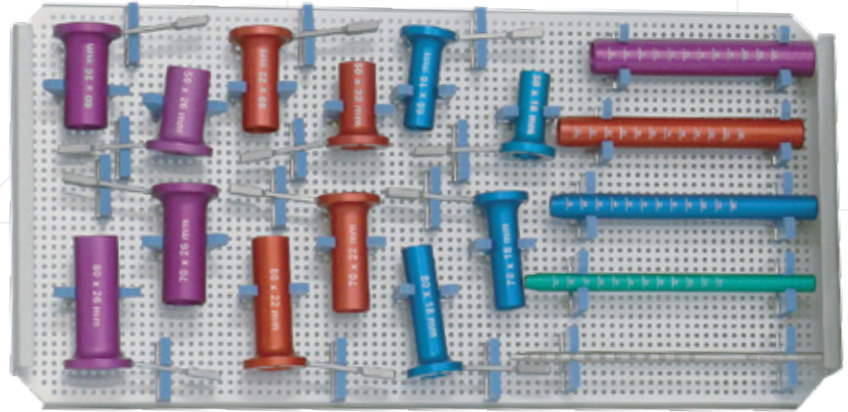

## TUBE SET

18mm  
DIAMETER

22mm  
DIAMETER

26mm  
DIAMETER

 **Now Available**

Beveled Tubes In All Sizes

## BASIC TUBE SET

## EXTENDED TUBE SET

### Light Cable Ports Offer Superior Directional Light