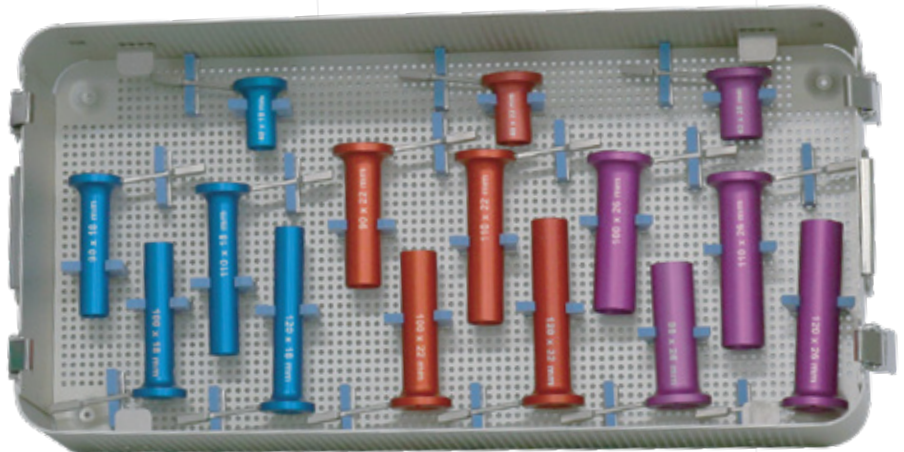

EXTENDED TUBE SET

Additional Items:

40, 90, 100, 110,
120mm Lengths